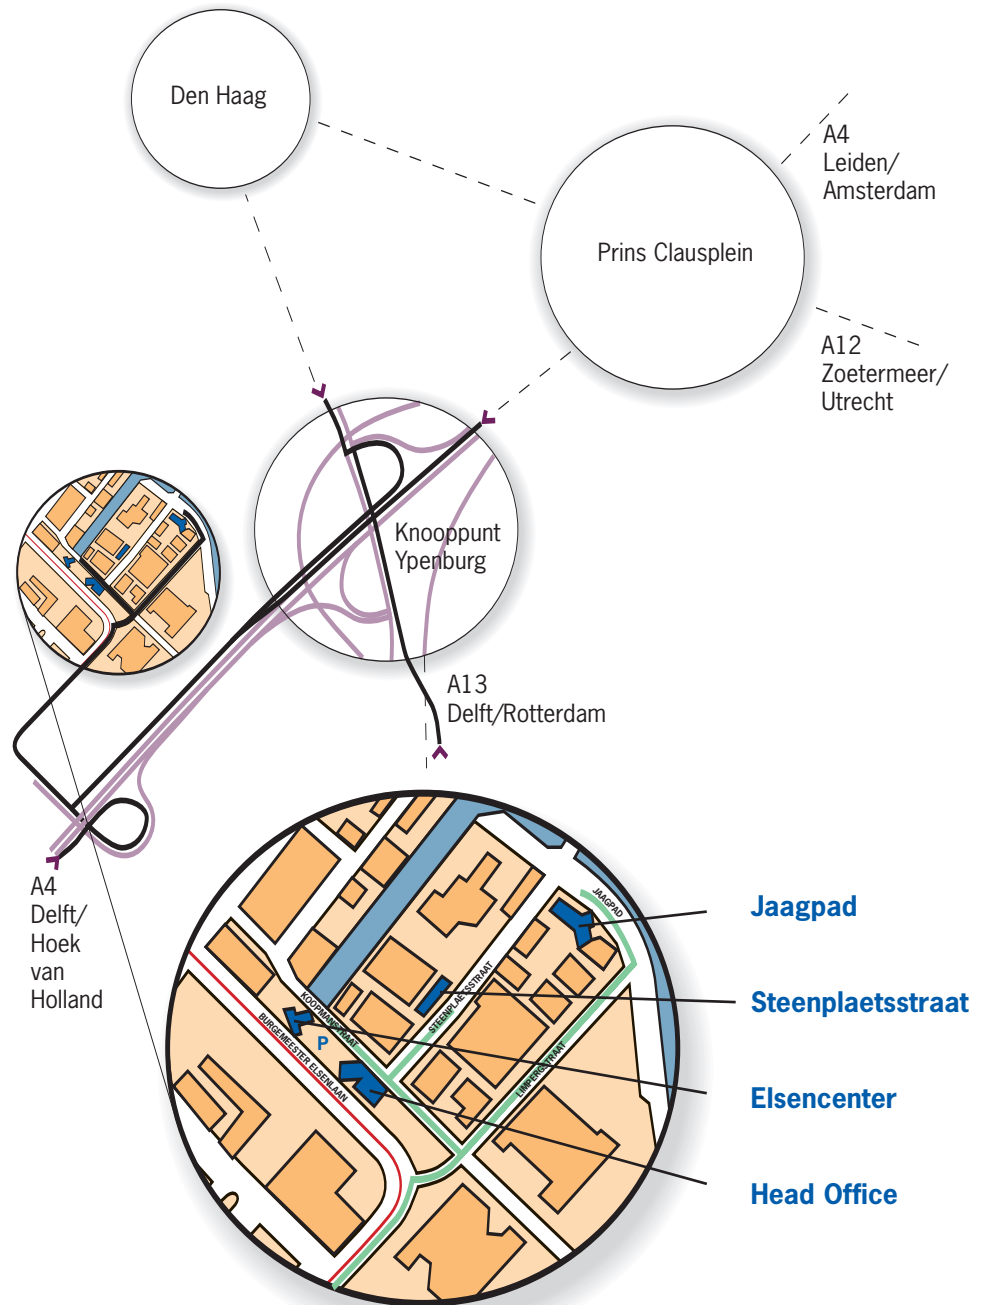

From Den Haag Centraal or Hollands Spoor railway station:

- Tram 17, Wateringse Veld direction, get off at Handelskade stop

## BY CAR:

From Amsterdam/Leiden (A4)

- follow the signs on A4 to Den Haag Zuid/Rotterdam
- then follow the signs to Rijswijk, Den Haag Zuid, Plaspoelpolder A4
- continue as instructed in '... the final stretch'

From Utrecht/Zoetermeer (A12)

- at the Prins Clausplein intersection, follow the signs for Delft, Rijswijk, Den Haag Zuid, Amsterdam A4
- then follow the signs for Rijswijk, Den Haag Zuid, Plaspoelpolder A4
- continue as instructed in '... the final stretch'

From Rotterdam/Delft (A13)

- after Delft, follow the signs for Rijswijk, Den Haag Zuid A4 (exit 7)
- then follow the signs for Rijswijk, Den Haag Zuid, Plaspoelpolder A4
- continue as instructed in '... the final stretch'